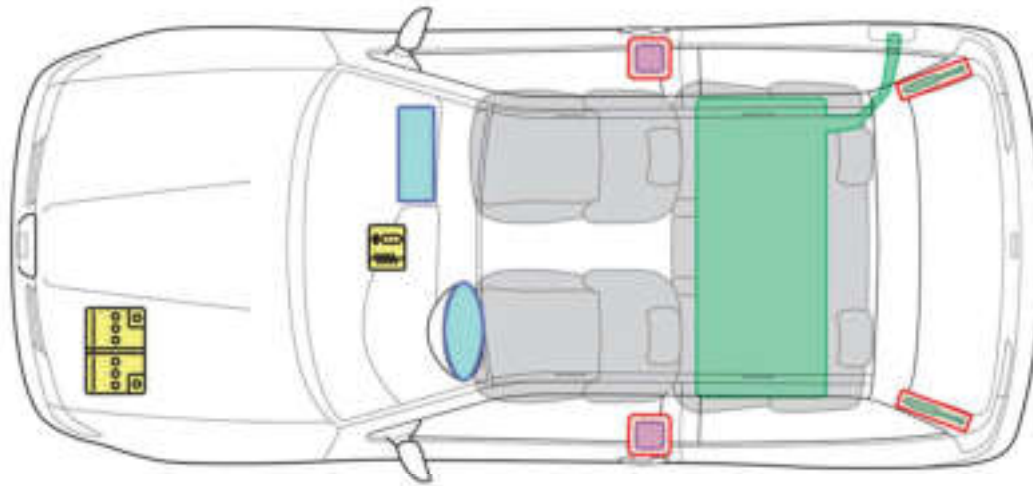

Ibiza

(3-Doors, 1999-2002)

Legend

	Airbag		Bodywork reinforcement		Control unit
	Gas generator		Roll-over bar		Battery
	Belt tensioner		Gas pressure dampers		Fuel tank

Ibiza (3 Doors)