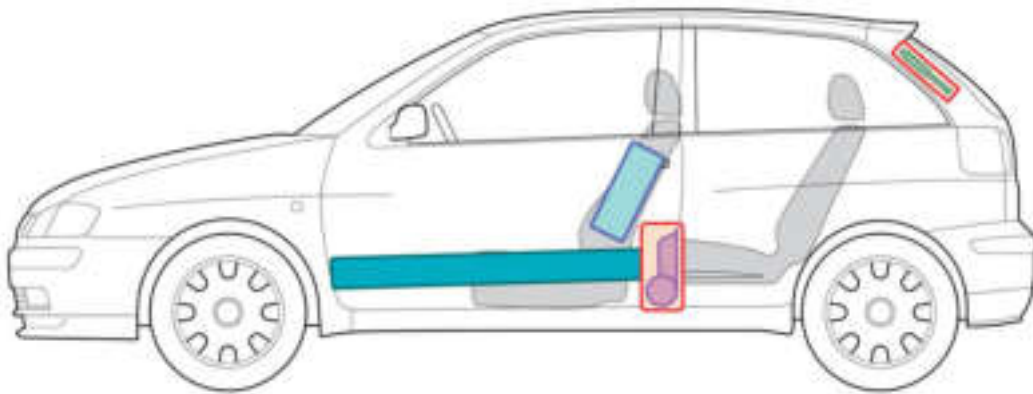

Ibiza

(3-Doors, 1999-2002)

Legend

	Airbag		Bodywork reinforcement		Control unit
	Gas generator		Roll-over bar		Battery
	Belt tensioner		Gas pressure dampers		Fuel tank

Ibiza (3 Doors)